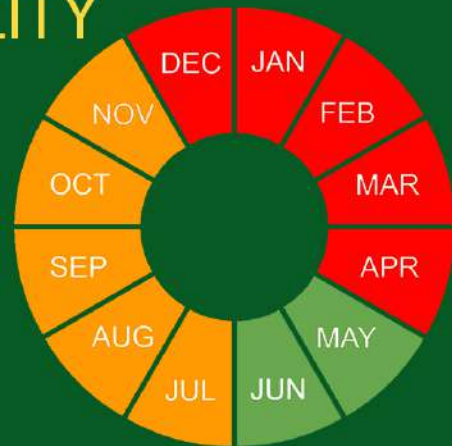

ORIGIN SOURCE

Turkey.

VARIETIES

Pure White Garlic.

GARLIC

AVAILABILITY

- Fresh
- Store
- Not available

SIZE

ORIGIN SOURCE

Latin American

BANANA

VARIETIES

Premium Cavendish Banana

AVAILABILITY

Fresh all Year-round.

ABOUT